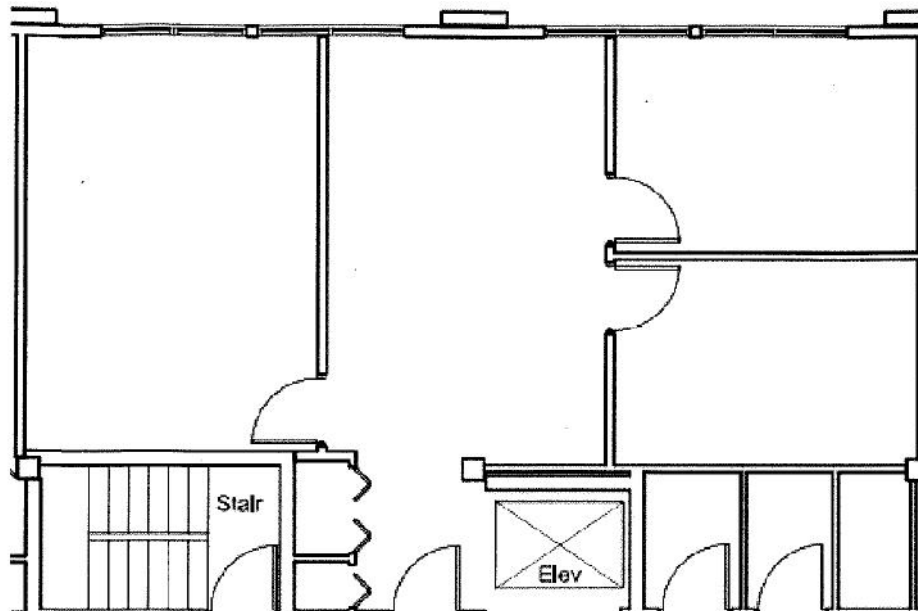

13415 Connecticut Avenue, Aspen Hill

- Professional office suites
- 10,875 square feet of office space
- Private parking lot
- Close to shops and restaurants
- 1.9 miles from Inter-County Connector
- 1.9 miles from Glenmont Metro

Suite 150 850 SF

- Available 1/1/2019
- 3 – 5 year lease
- Free Parking

Lee Development Group
8601 Georgia Ave, Suite 200
Silver Spring, MD 20910
www.leadg.com

Leasing Information: 301-585-7000
Lisa@leadg.com