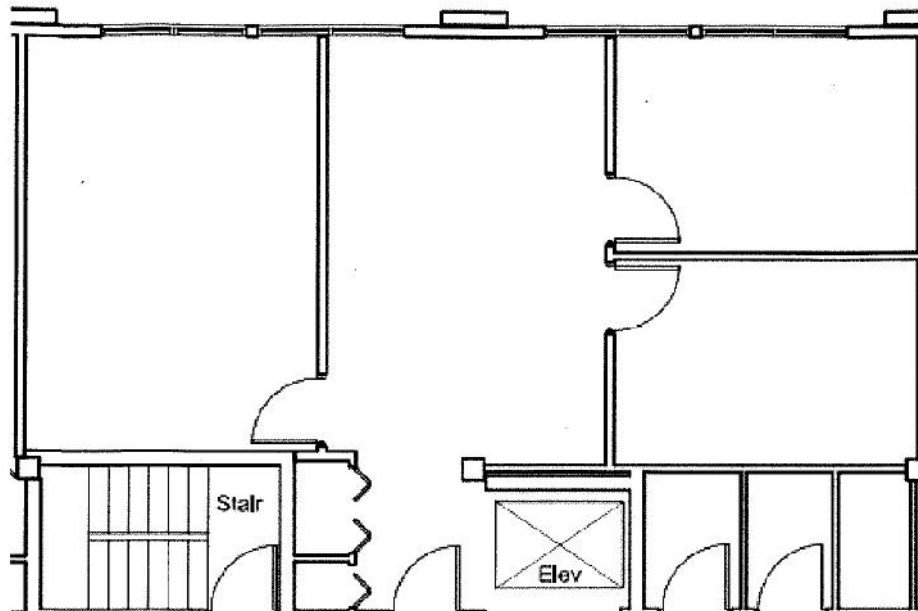

# 13415 Connecticut Avenue, Aspen Hill

- Professional office suites
- 10,875 square feet of office space
- Private parking lot
- Close to shops and restaurants
- 1.9 miles from Inter-County Connector
- 1.9 miles from Glenmont Metro

## Suite 200 870 SF

- Available in 60 days
- 3 – 5 year lease
- Free Parking

Lee Development Group  
8601 Georgia Ave, Suite 200  
Silver Spring, MD 20910  
[www.leadg.com](http://www.leadg.com)

Leasing Information: 301-585-7000  
[Lisa@leadg.com](mailto:Lisa@leadg.com)